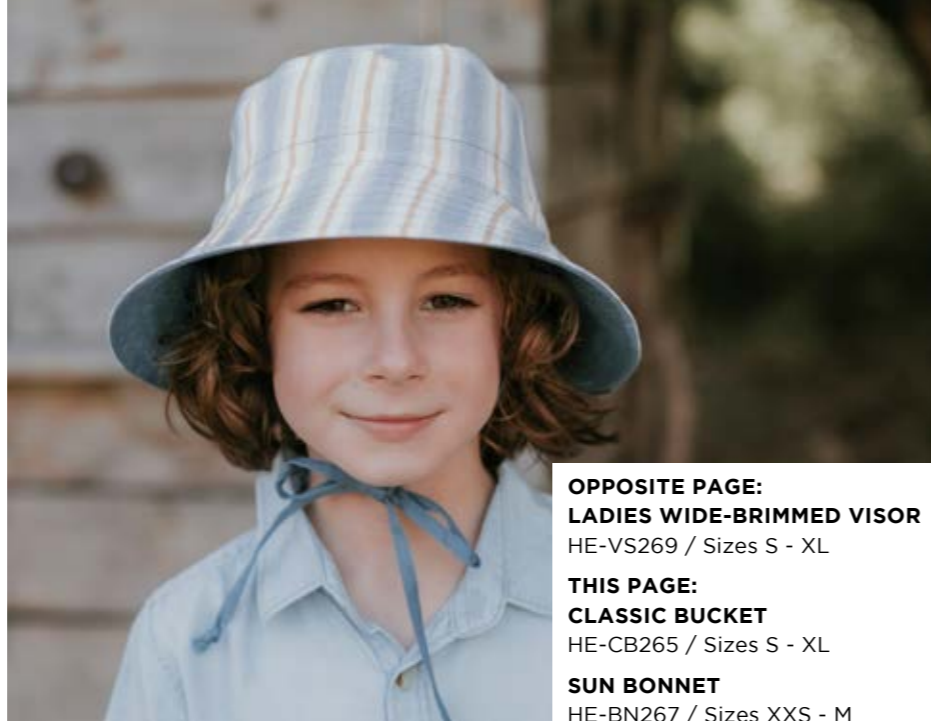

Also available in...

HE-FH262 / Sizes XXS - M

HE-FB270 / Sizes S - XL

HE-VS269 / Sizes S - XL

**OPPOSITE PAGE:
LADIES WIDE-BRIMMED VISOR**
HE-VS269 / Sizes S - XL

**THIS PAGE:
CLASSIC BUCKET**
HE-CB265 / Sizes S - XL